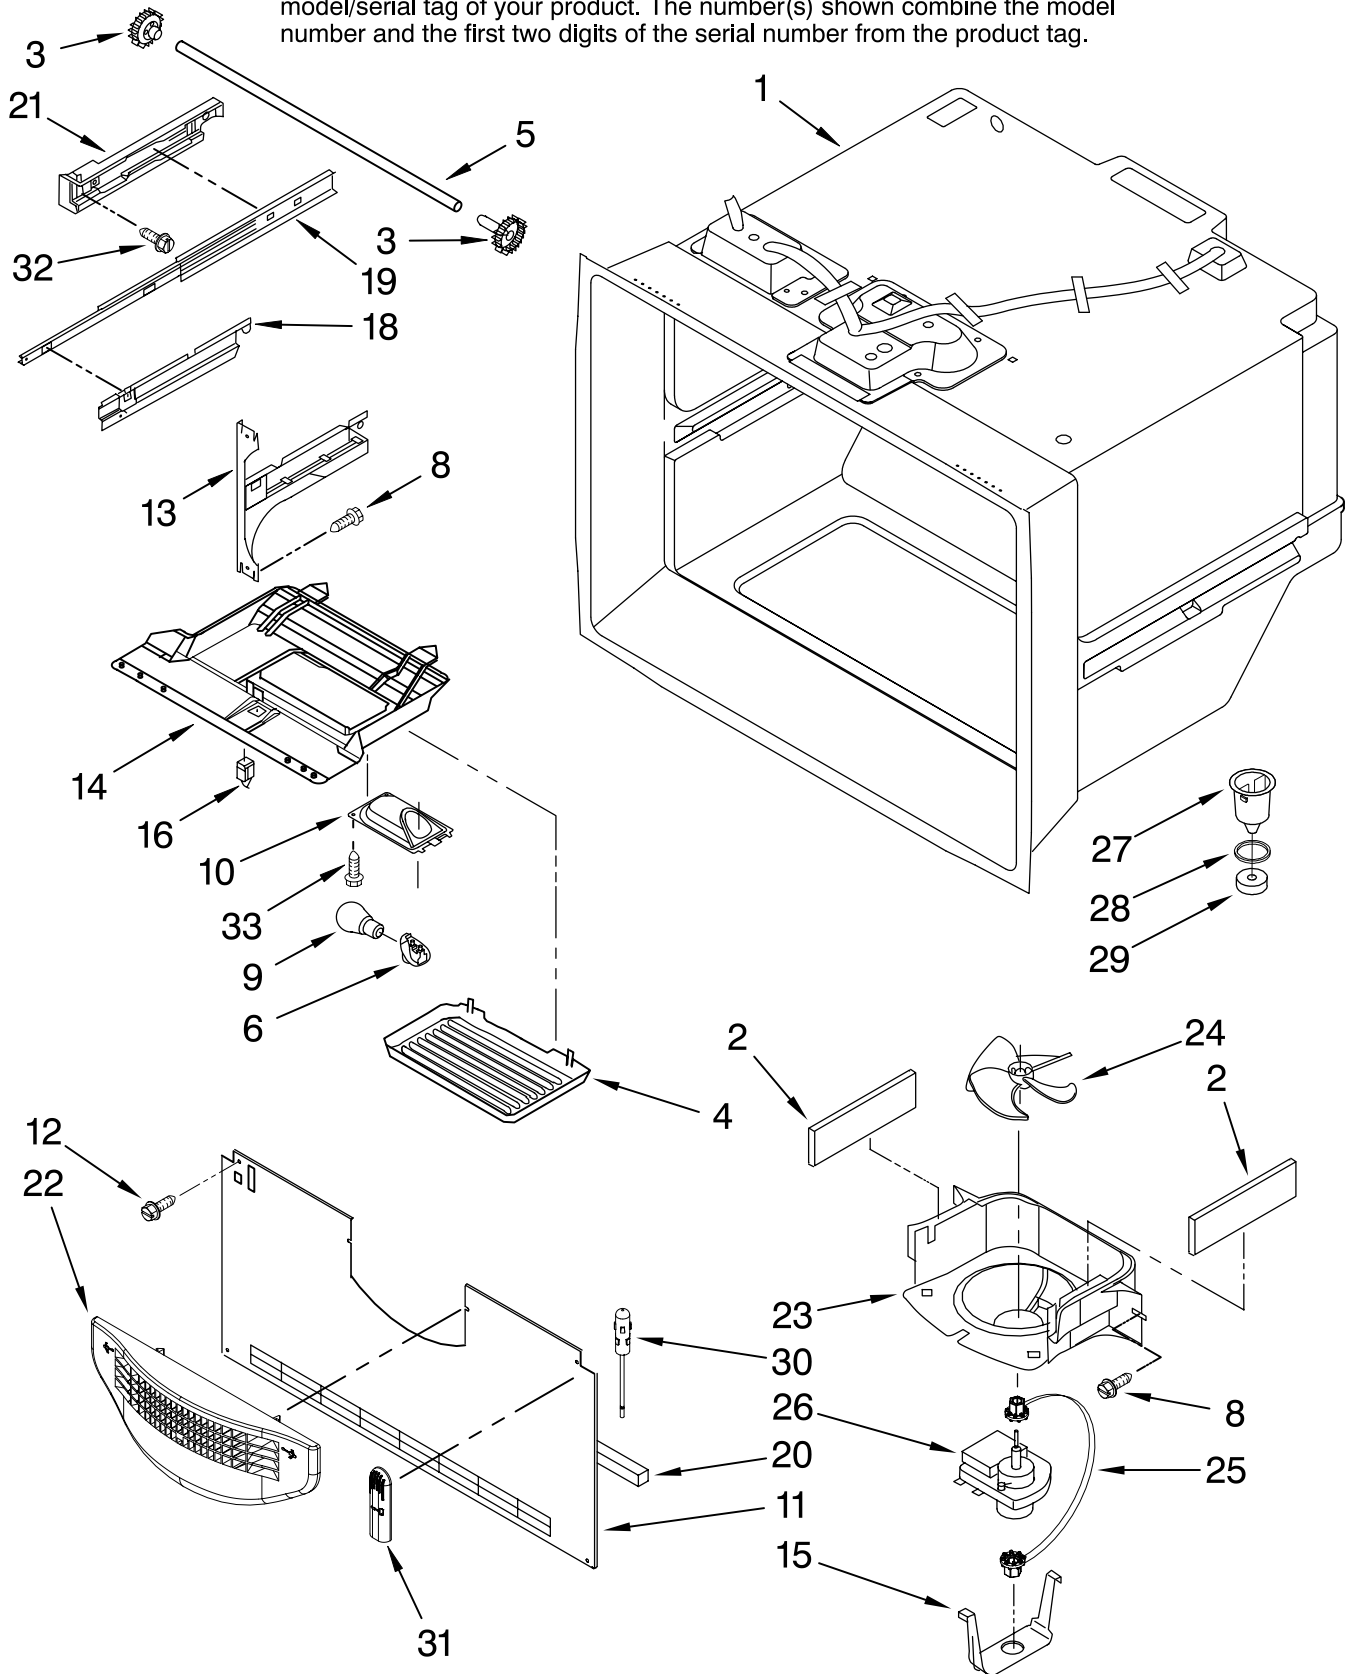

FREEZER LINER PARTS

For Models: KBL S20EVMS00
(Monochromatic Stainless)

The model(s) number shown may be different than what is printed on the model/serial tag of your product. The number(s) shown combine the model number and the first two digits of the serial number from the product tag.

FOR ORDERING INFORMATION REFER TO PARTS PRICE LIST